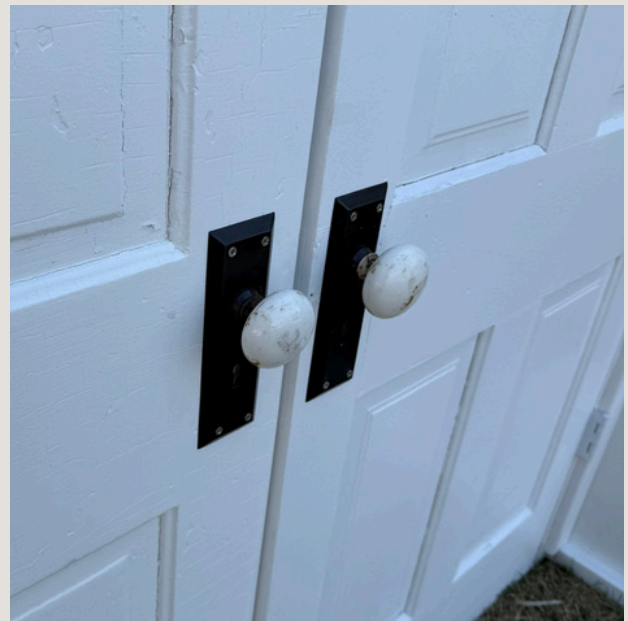

ENTRY DOORS

6.5 ft W X 6.5 ft T

DETAILS

If you want to add a grand entry to your outdoor or large venue wedding, this is a great way to do it! These doors feature clean white paint on one side and “chippy” weathered paint on the other. The top is also recessed to add your own floral decor.

**Indoor/Outdoor;
Requires Level Ground**

rickabaughww.com/rentals