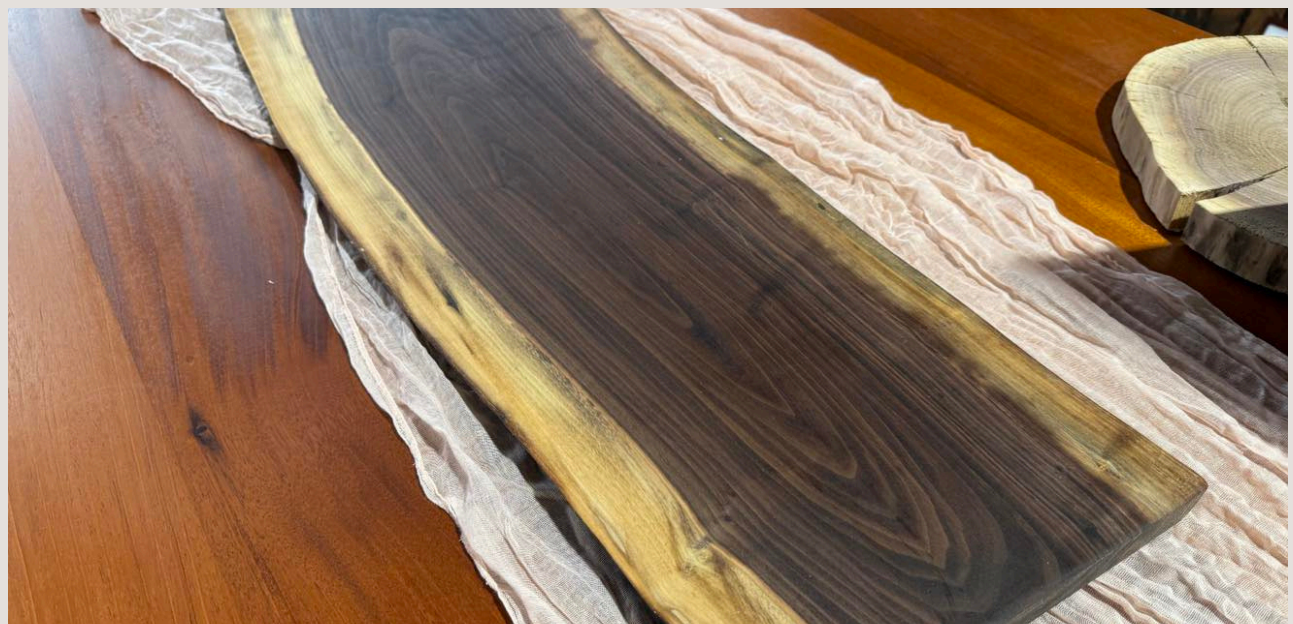

SLABS & ROUNDS

Slabs- 6' long

DETAILS

6' long solid walnut live edge slabs that is great for charcuterie or table runners.
(Food Contact Safe)

Walnut and Cedar wood rounds that can add a great element to centerpieces and other decor.

rickabaughww.com/rentals