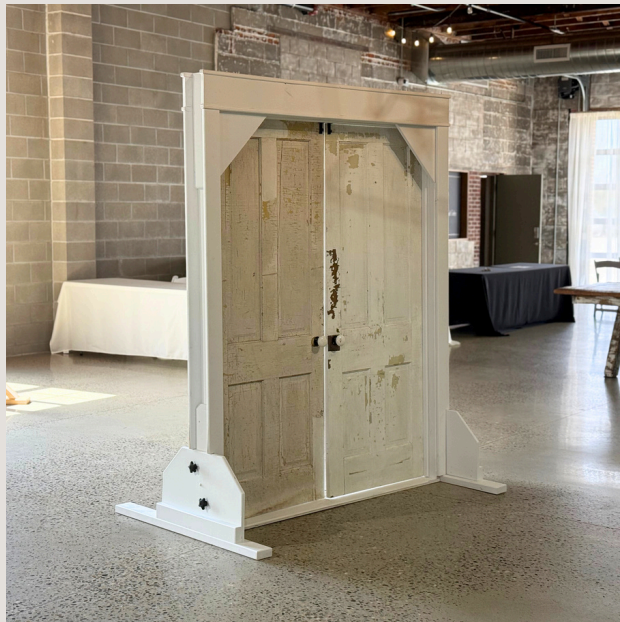

## DETAILS

This 8' tall freestanding cross is a great centerpiece for your alter, reception, or entryway decor. It is constructed out of solid walnut hardwood and compliments indoor and outdoor spaces nicely. Attach your floral centerpiece simply with a few cable ties!

# BARN DOORS

8 ft W X 8 ft T

## DETAILS

These huge 8' x 8' doors can be a great way to dress up an ordinary space. Freestanding construction allows them to be set up in any 8' x 2' indoor space. Great for head tables or a photo booth! Hook attachment points allow for hanging decor.

# ENTRY DOORS

6.5 ft W X 6.5 ft T