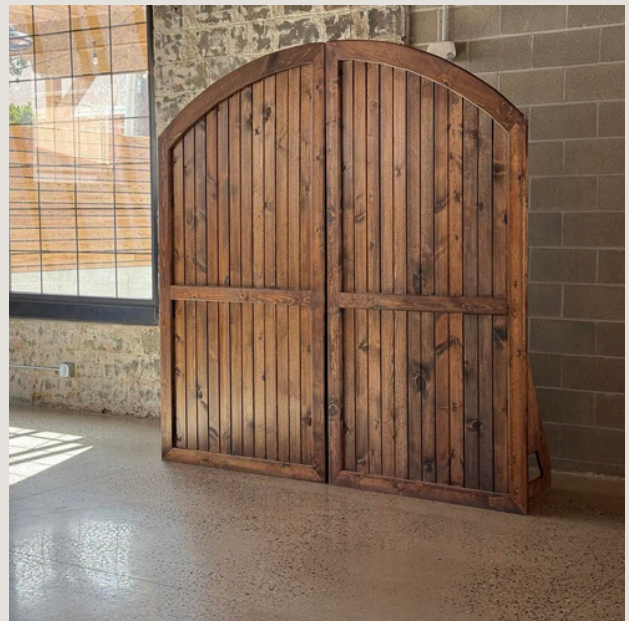

BARN DOORS

8 ft W X 8 ft T

DETAILS

These huge 8' x 8' doors can be a great way to dress up an ordinary space. Freestanding construction allows them to be set up in any 8' x 2' indoor space. Great for head tables or a photo booth! Hook attachment points allow for hanging decor.

Indoor Only

rickabaughww.com/rentals